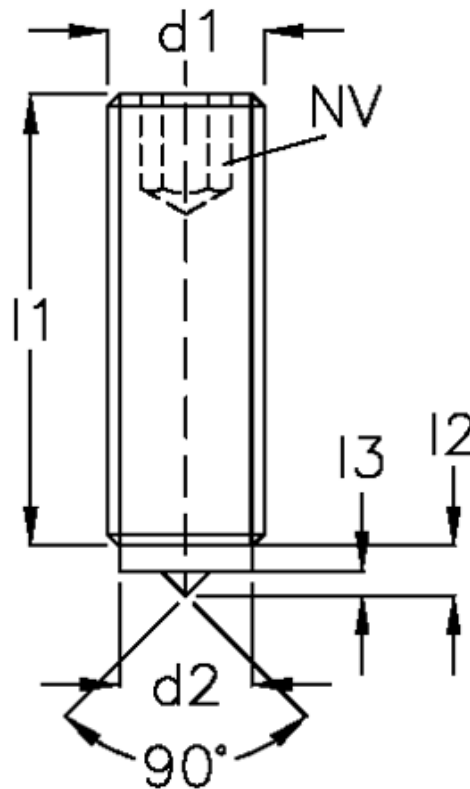

Article number: 20032638

Description: E+G Grub screw
GN 913.2-M8-20-B

Measures

$d1 = M8$

$d2 = 6$

$l1 = 20$

$l2 = 2.5$

$l3 = 1.0$

$NV = 4.0$